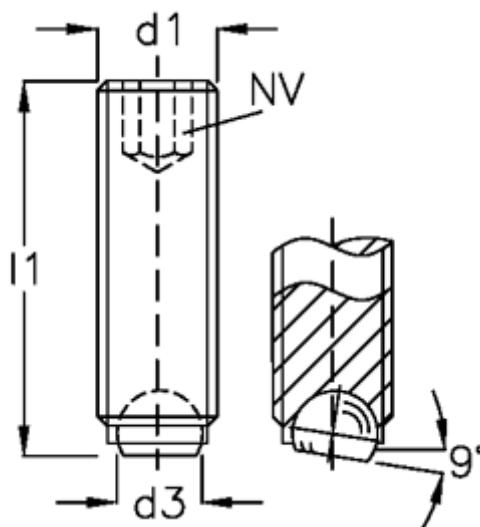

Article number: 20905679

Description: E+G Ball point screw
GN 605-M12-30-B

Measures

d1	= M12
d2	= 8.0
d3	= 7.2
Internal hexagon	= 6
l1	= 30